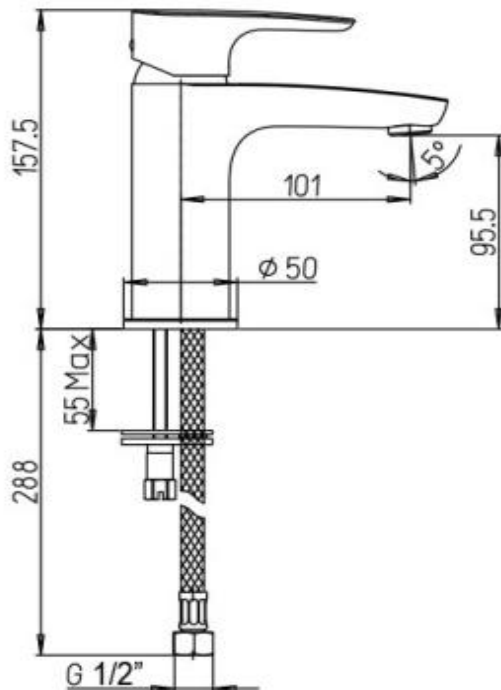

Paini Parallel

47CR205

Paini Parallel Basin mixer

Finish: Chrome

Made in Italy from LFDR brass

10 Year Warranty (2 Year Labour Warranty)

WELS Rating: 4 Star - 7.5 Litres/Min

Mains Pressure

Operating pressure 150 - 500kpa

Due to our policy of continuous product development, the design and specification shown are subject to change without notice.

Please confirm all particulars with your sales consultant prior to purchase.